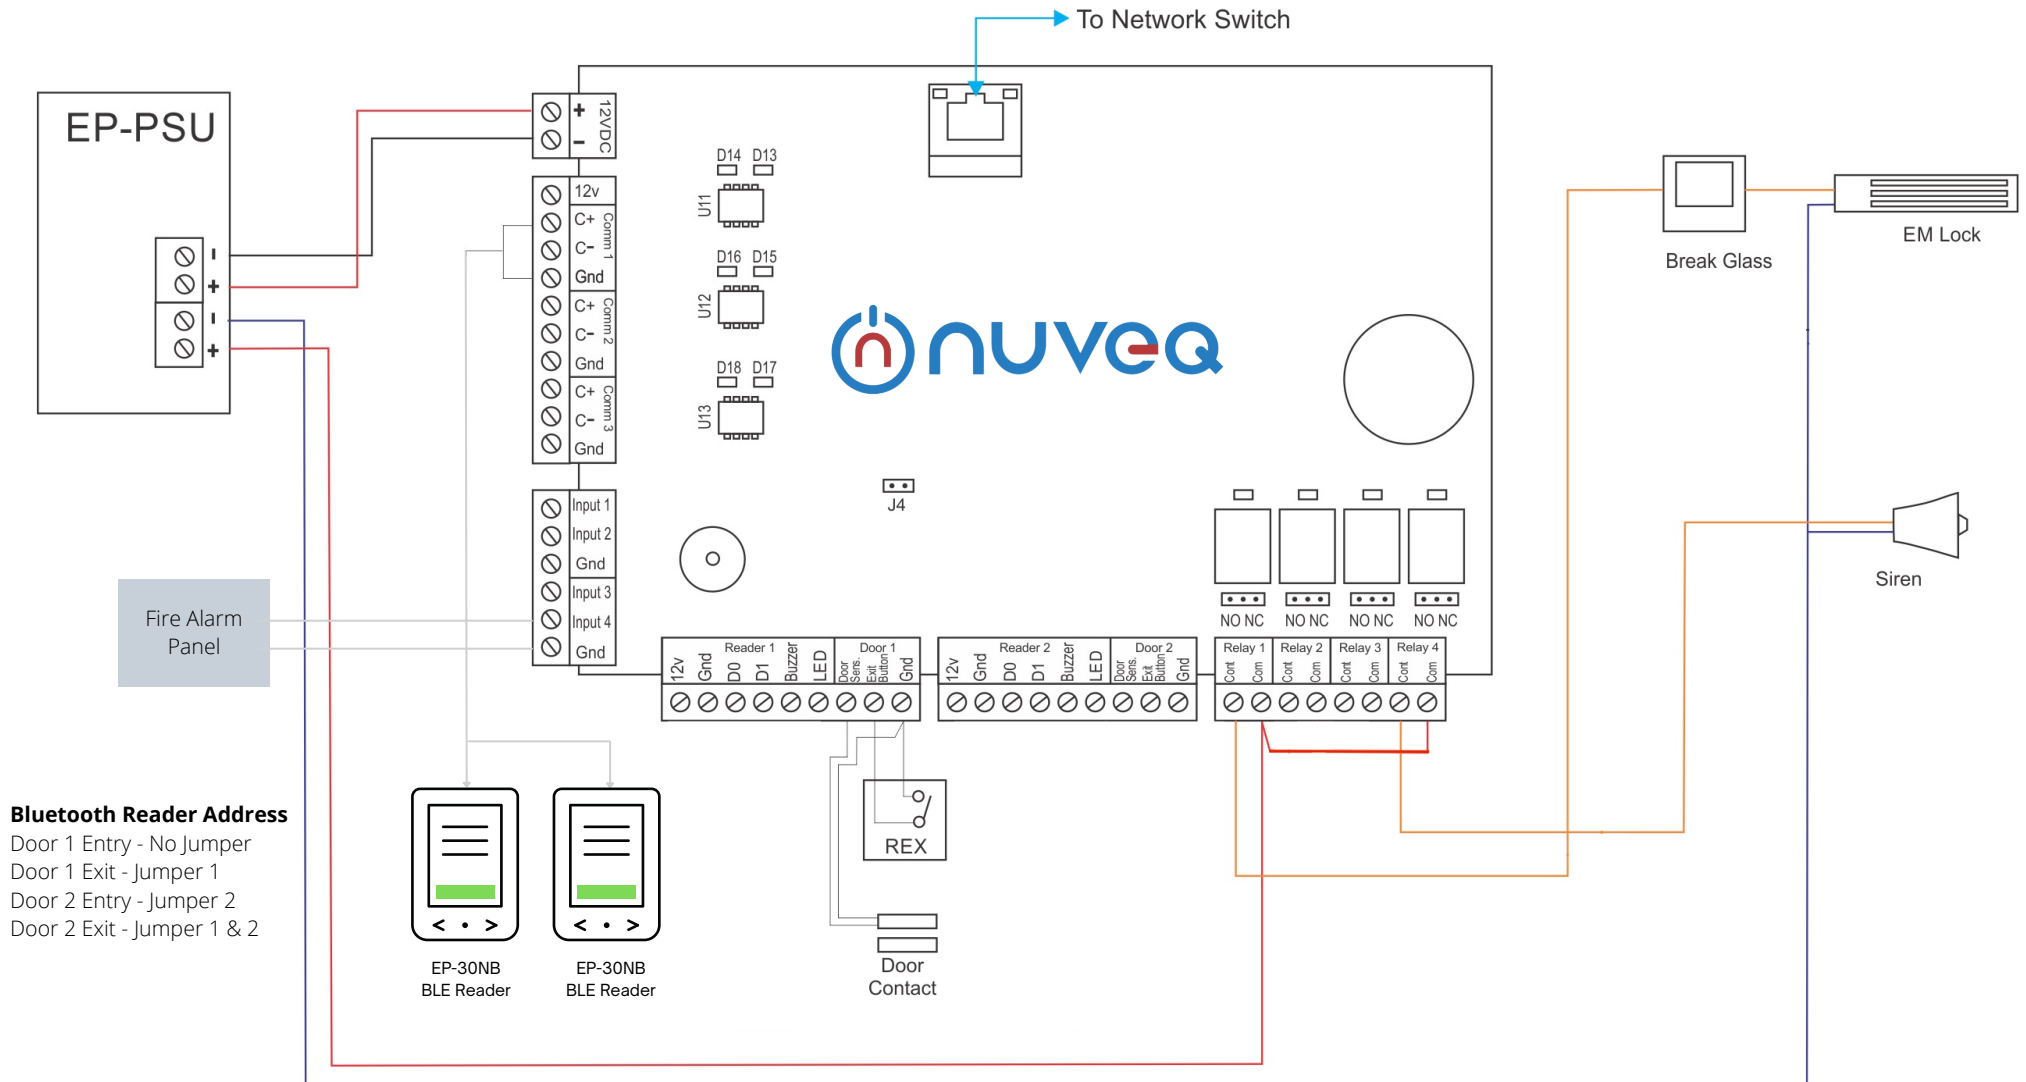

EP-3000C ONE DOOR WIRING DIAGRAM BLE READER

Bluetooth Reader Address

- Door 1 Entry - No Jumper
- Door 1 Exit - Jumper 1
- Door 2 Entry - Jumper 2
- Door 2 Exit - Jumper 1 & 2